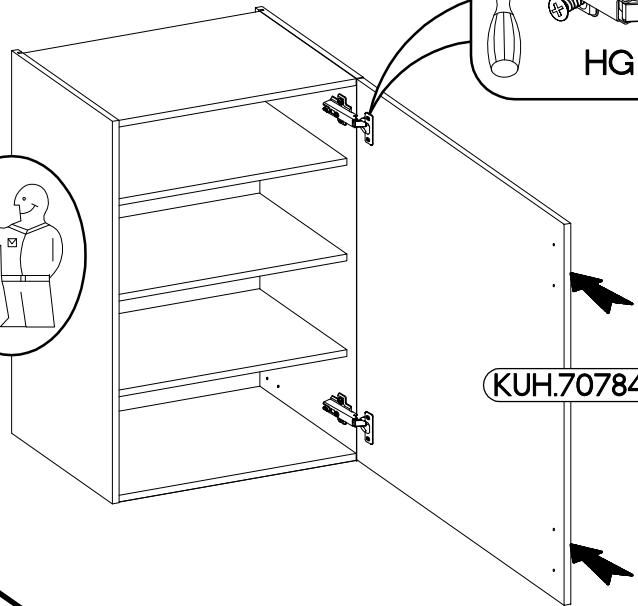

M4x22mm

U

2

S

1

HG

R

KUH.70784

HG

KUH.70784

L

96

U

S